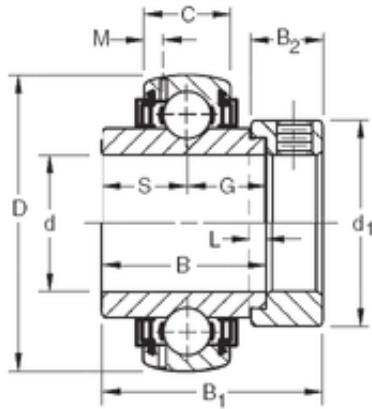

## 55,5625 mm x 120 mm x 55,56 mm TIMKEN GN203KLLB Insert Bearings Spherical OD

Bearing No. GN203KLLB

Size	55.5625x120x55.56 mm
Bore Diameter	55,5625 mm
Outer Diameter	120 mm
Width	55,56 mm
d	55,5625 mm
D	120 mm
B	55,56 mm
C	31 mm
d1	82,55 mm
B1	73,02 mm
B2	22,23 mm
G	29,37 mm
L	4,8 mm
M	5,49 mm
S	27,8 mm
Weight	2,37 Kg
Basic dynamic load rating (C)	80 kN

GN203KLLB Bearing 2D drawings and 3D CAD models