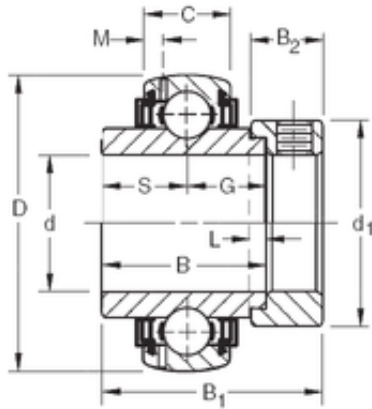

NTN Bearing Brazil Bearings Ltda.

49,2125 mm x 110 mm x 50 mm TIMKEN GN115KLLB Insert Bearings Spherical OD

Bearing No. GN115KLLB

Size	49.2125x110x50 mm
Bore Diameter	49,2125 mm
Outer Diameter	110 mm
Width	50 mm
d	49,2125 mm
D	110 mm
B	50 mm
C	29 mm
d1	76,2 mm
B1	66,68 mm
B2	22,23 mm
G	24,6 mm
L	4,8 mm
M	5,16 mm
S	24,6 mm
Weight	1,907 Kg
Basic dynamic load rating (C)	68 kN

GN115KLLB Bearing 2D drawings and 3D CAD models