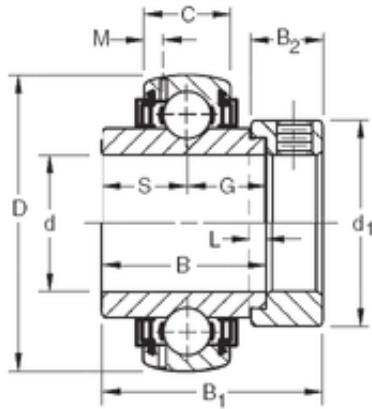

### 38,1 mm x 90 mm x 41,28 mm TIMKEN GN108KLLB Insert Bearings Spherical OD

Bearing No. GN108KLLB

Size	38.1x90x41.28 mm
Bore Diameter	38,1 mm
Outer Diameter	90 mm
Width	41,28 mm
d	38,1 mm
D	90 mm
B	41,28 mm
C	25 mm
d1	63,5 mm
B1	57,15 mm
B2	20,64 mm
G	21,43 mm
L	4,8 mm
M	4,62 mm
S	19,84 mm
Weight	1,153 Kg
Basic dynamic load rating (C)	49 kN

GN108KLLB Bearing 2D drawings and 3D CAD models