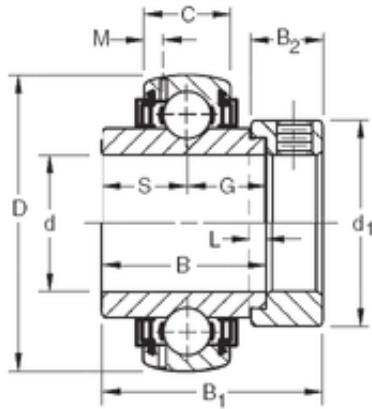

NTN Bearing Brazil Bearings Ltda.

36,5125 mm x 80 mm x 38,1 mm TIMKEN GN107KLLB Insert Bearings Spherical OD

Bearing No. GN107KLLB

Size	36.5125x80x38.1 mm
Bore Diameter	36,5125 mm
Outer Diameter	80 mm
Width	38,1 mm
d	36,5125 mm
D	80 mm
B	38,1 mm
C	22 mm
d1	55,6 mm
B1	51,59 mm
B2	17,46 mm
G	19,84 mm
L	3,9 mm
M	3,96 mm
S	18,3 mm
Weight	0,731 Kg
Basic dynamic load rating (C)	40,5 kN

GN107KLLB Bearing 2D drawings and 3D CAD models