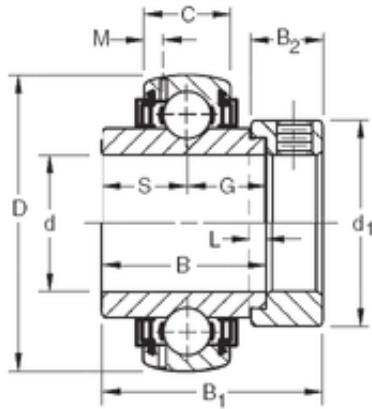

NTN Bearing Brazil Bearings Ltda.

34,925 mm x 80 mm x 38,1 mm TIMKEN GN106KLLB Insert Bearings Spherical OD

Bearing No. GN106KLLB

Size	34.925x80x38.1 mm
Bore Diameter	34,925 mm
Outer Diameter	80 mm
Width	38,1 mm
d	34,925 mm
D	80 mm
B	38,1 mm
C	22 mm
d1	55,6 mm
B1	51,59 mm
B2	17,46 mm
G	19,84 mm
L	3,9 mm
M	3,96 mm
S	18,3 mm
Weight	0,699 Kg
Basic dynamic load rating (C)	40,5 kN

GN106KLLB Bearing 2D drawings and 3D CAD models