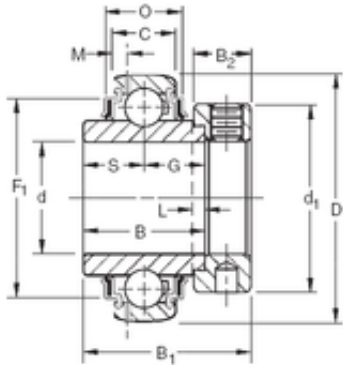

NTN Bearing Brazil Bearings Ltda.

30,1625 mm x 72 mm x 36,51 mm TIMKEN GN103KRRB Insert Bearings Spherical OD

Bearing No. GN103KRRB

Size	30.1625x72x36.51 mm
Bore Diameter	30,1625 mm
Outer Diameter	72 mm
Width	36,51 mm
d	30,1625 mm
D	72 mm
B	36,51 mm
C	20 mm
P	23,5 mm
O	60,17 mm
d1	49,2 mm
B1	3,61 mm
B2	17,5 mm
G	19,1 mm
L	4 mm
S	17,5 mm
F1	50 mm
Weight	0,553 Kg
Basic dynamic load rating (C)	33,5 kN

GN103KRRB Bearing 2D drawings and 3D CAD models