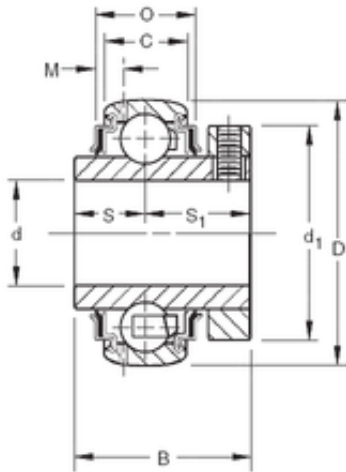

NTN Bearing Brazil Bearings Ltda.

61,9125 mm x 110 mm x 60,32 mm TIMKEN GC1207KRRB Insert Bearings Spherical OD

Bearing No. GC1207KRRB

Size	61.9125x110x60.32 mm
Bore Diameter	61,9125 mm
Outer Diameter	110 mm
Width	60,32 mm
d	61,9125 mm
D	110 mm
B	60,32 mm
C	27 mm
S1	37,3 mm
O	35,03 mm
d1	95,3 mm
M	5,13 mm
S	23 mm
Thread (G)	M10x1,5
Weight	1,565 Kg
Basic dynamic load rating (C)	58,8 kN

GC1207KRRB Bearing 2D drawings and 3D CAD models