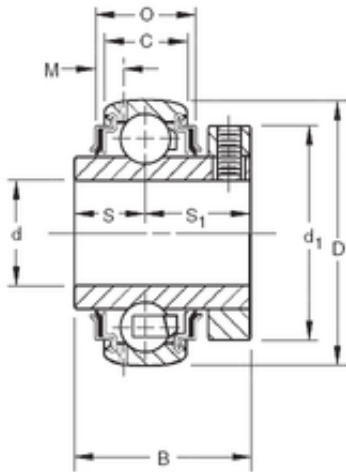

NTN Bearing Brazil Bearings Ltda.

74,6125 mm x 130 mm x 70,64 mm TIMKEN GC1215KRRB Insert Bearings Spherical OD

Bearing No. GC1215KRRB

Size	74.6125x130x70.64 mm
Bore Diameter	74,6125 mm
Outer Diameter	130 mm
Width	70,64 mm
d	74,6125 mm
D	130 mm
B	70,64 mm
C	29 mm
S1	43,7 mm
O	38,25 mm
d1	114,3 mm
M	5,59 mm
S	27 mm
Thread (G)	M10x1,5
Weight	2,64 Kg
Basic dynamic load rating (C)	69500 kN

GC1215KRRB Bearing 2D drawings and 3D CAD models