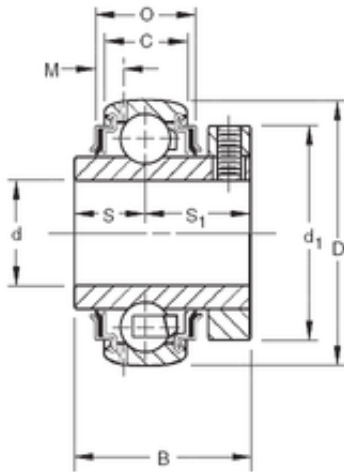

NTN Bearing Brazil Bearings Ltda.

55,5625 mm x 100 mm x 53,97 mm TIMKEN GC1203KRRB Insert Bearings Spherical OD

Bearing No. GC1203KRRB

Size	55.5625x100x53.97 mm
Bore Diameter	55,5625 mm
Outer Diameter	100 mm
Width	53,97 mm
d	55,5625 mm
D	100 mm
B	53,97 mm
C	24 mm
S1	33,3 mm
O	33,73 mm
d1	88,9 mm
M	5,41 mm
S	20,6 mm
Thread (G)	M10x1,5
Weight	1,306 Kg
Basic dynamic load rating (C)	48 kN

GC1203KRRB Bearing 2D drawings and 3D CAD models