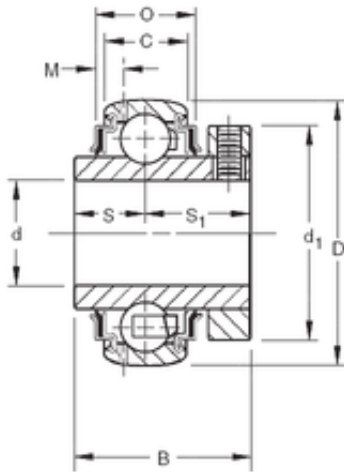

## 50,8 mm x 100 mm x 53,97 mm TIMKEN GC1200KRRB Insert Bearings Spherical OD

Bearing No. GC1200KRRB

Size	50.8x100x53.97 mm
Bore Diameter	50,8 mm
Outer Diameter	100 mm
Width	53,97 mm
d	50,8 mm
D	100 mm
B	53,97 mm
C	24 mm
S1	33,3 mm
O	33,73 mm
d1	88,9 mm
M	5,41 mm
S	20,6 mm
Thread (G)	M10x1,5
Weight	1,52 Kg
Basic dynamic load rating (C)	48 kN

GC1200KRRB Bearing 2D drawings and 3D CAD models