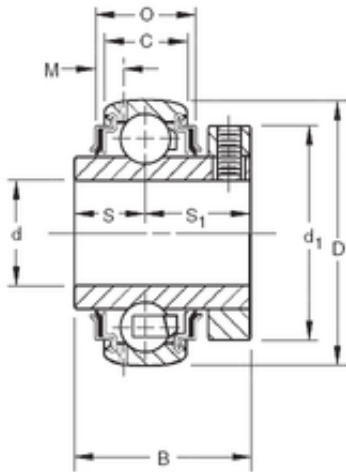

NTN Bearing Brazil Bearings Ltda.

19.05 mm x 47 mm x 30,96 mm TIMKEN GC1012KRRB Insert Bearings Spherical OD

Bearing No. GC1012KRRB

Size	19.05x47x30.96 mm
Bore Diameter	19.05 mm
Outer Diameter	47 mm
Width	30,96 mm
d	19.05 mm
D	47 mm
B	30,96 mm
C	14 mm
S1	18,7 mm
O	20,68 mm
d1	38,1 mm
M	3,43 mm
S	12,3 mm
Thread (G)	M5x0,8
Weight	0,204 Kg
Basic dynamic load rating (C)	14,3 kN

GC1012KRRB Bearing 2D drawings and 3D CAD models