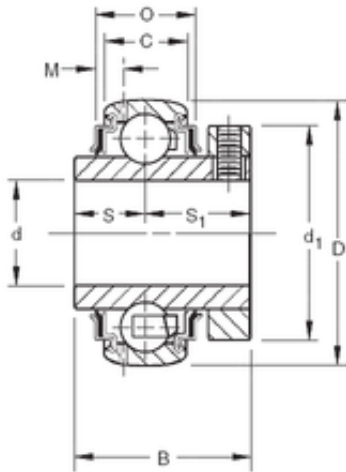

NTN Bearing Brazil Bearings Ltda.

30,1625 mm x 62 mm x 37,31 mm TIMKEN GC1103KRRB Insert Bearings Spherical OD

Bearing No. GC1103KRRB

Size	30.1625x62x37.31 mm
Bore Diameter	30,1625 mm
Outer Diameter	62 mm
Width	37,31 mm
d	30,1625 mm
D	62 mm
B	37,31 mm
C	18 mm
S1	22,6 mm
O	24,51 mm
d1	52,4 mm
M	4,19 mm
S	14,7 mm
Thread (G)	M6x1
Weight	0,376 Kg
Basic dynamic load rating (C)	21,8 kN

GC1103KRRB Bearing 2D drawings and 3D CAD models