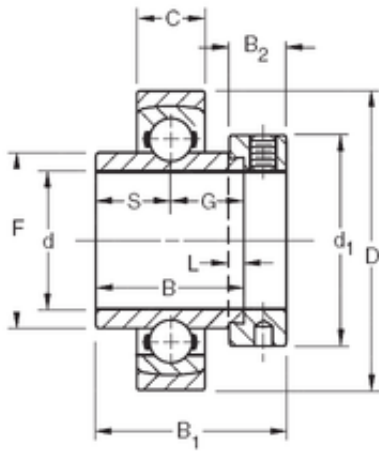

NTN Bearing Brazil Bearings Ltda.

61,9125 mm x 120 mm x 61,91 mm TIMKEN SM1207KS Insert Bearings Spherical OD

Bearing No. SM1207KS

Size	61.9125x120x61.91 mm
Bore Diameter	61,9125 mm
Outer Diameter	120 mm
Width	61,91 mm
d	61,9125 mm
D	120 mm
B	61,91 mm
C	22 mm
d1	84,14 mm
B1	77,8 mm
B2	22,2 mm
F	76,48 mm
G	30,96 mm
L	6,4 mm
S	30,96 mm
Weight	1,907 Kg
Basic dynamic load rating (C)	58,5 kN

SM1207KS Bearing 2D drawings and 3D CAD models