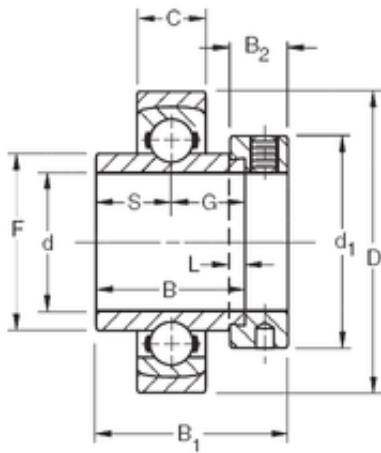

### 74,6125 mm x 175 mm x 74,61 mm TIMKEN SMN215KS Insert Bearings Spherical OD

Bearing No. SMN215KS

Size	74.6125x175x74.61 mm
Bore Diameter	74,6125 mm
Outer Diameter	175 mm
Width	74,61 mm
d	74,6125 mm
D	175 mm
B	74,61 mm
C	37 mm
d1	112,7 mm
B1	100 mm
B2	31,8 mm
F	100,38 mm
G	37,3 mm
L	6,4 mm
S	37,3 mm
Weight	6,456 Kg
Basic dynamic load rating (C)	125 kN

SMN215KS Bearing 2D drawings and 3D CAD models