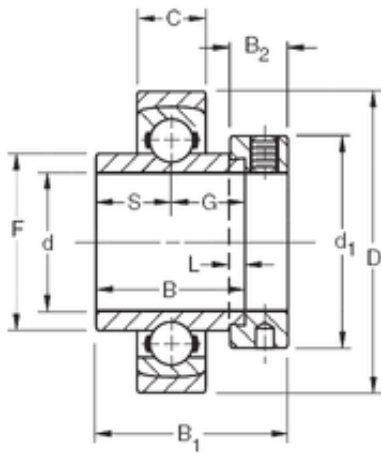

NTN Bearing Brazil Bearings Ltda.

68,2625 mm x 165 mm x 68,26 mm TIMKEN SMN211KS Insert Bearings Spherical OD

Bearing No. SMN211KS

Size	68.2625x165x68.26 mm
Bore Diameter	68,2625 mm
Outer Diameter	165 mm
Width	68,26 mm
d	68,2625 mm
D	165 mm
B	68,26 mm
C	35 mm
d1	101,6 mm
B1	92,1 mm
B2	27 mm
F	94,7 mm
G	34,1 mm
L	6,4 mm
S	34,1 mm
Weight	5,185 Kg
Basic dynamic load rating (C)	116 kN

SMN211KS Bearing 2D drawings and 3D CAD models