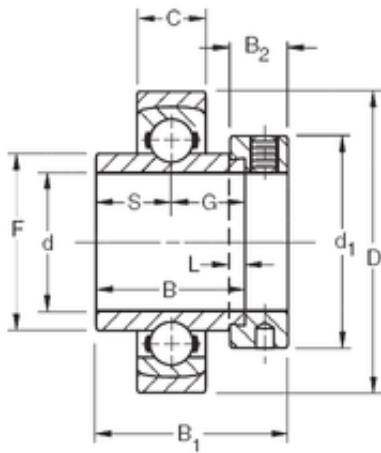

### 55,5625 mm x 130 mm x 55,56 mm TIMKEN SMN203KS Insert Bearings Spherical OD

Bearing No. SMN203KS

Size	55.5625x130x55.56 mm
Bore Diameter	55,5625 mm
Outer Diameter	130 mm
Width	55,56 mm
d	55,5625 mm
D	130 mm
B	55,56 mm
C	29 mm
d1	82,6 mm
B1	73 mm
B2	22,2 mm
F	75,01 mm
G	27,8 mm
L	4,8 mm
S	27,8 mm
Weight	2,769 Kg
Basic dynamic load rating (C)	80 kN

SMN203KS Bearing 2D drawings and 3D CAD models