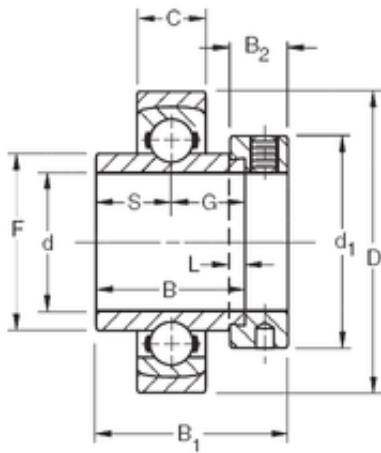

NTN Bearing Brazil Bearings Ltda.

30,1625 mm x 80 mm x 36,51 mm TIMKEN SMN103KS Insert Bearings Spherical OD

Bearing No. SMN103KS

Size	30.1625x80x36.51 mm
Bore Diameter	30,1625 mm
Outer Diameter	80 mm
Width	36,51 mm
d	30,1625 mm
D	80 mm
B	36,51 mm
C	19 mm
d1	49,2 mm
B1	50 mm
B2	17,5 mm
F	43,23 mm
G	19,1 mm
L	4 mm
S	17,5 mm
Weight	0,654 Kg
Basic dynamic load rating (C)	33,5 kN

SMN103KS Bearing 2D drawings and 3D CAD models