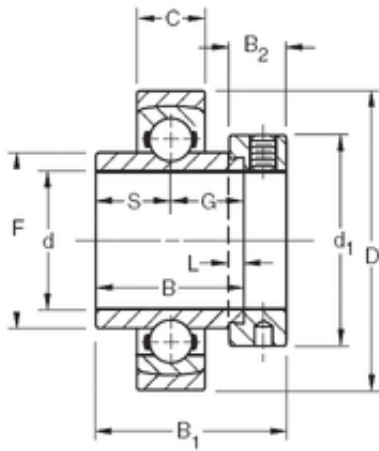

NTN Bearing Brazil Bearings Ltda.

31.75 mm x 79 mm x 37,7 mm TIMKEN SM1107KS Insert Bearings Spherical OD

Bearing No. SM1107KS

Size	31.75x79x37.7 mm
Bore Diameter	31.75 mm
Outer Diameter	79 mm
Width	37,7 mm
d	31.75 mm
D	79 mm
B	37,7 mm
C	17 mm
d1	54,4 mm
B1	51,2 mm
B2	17,46 mm
F	46,13 mm
G	18,85 mm
L	4 mm
S	18,85 mm
Weight	0,658 Kg
Basic dynamic load rating (C)	28,5 kN

SM1107KS Bearing 2D drawings and 3D CAD models