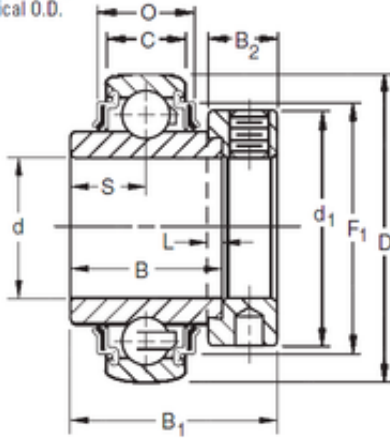

NTN Bearing Brazil Bearings Ltda.

KRRB Two Seals
Spherical O.D.

23,8125 mm x 52 mm x 34,92 mm TIMKEN
1015KRRB Insert Bearings Spherical OD

Bearing No. 1015KRRB

Size	23.8125x52x34.92 mm
Bore Diameter	23,8125 mm
Outer Diameter	52 mm
Width	34,92 mm
d	23,8125 mm
D	52 mm
B	34,92 mm
C	15 mm
P	15,82 mm
O	16,66 mm
d1	38,1 mm
B1	44,1 mm
B2	13,5 mm
L	4 mm
S	17,5 mm
F1	45,19 mm
Weight	0,254 Kg
Basic dynamic load rating (C)	15,8 kN

1015KRRB Bearing 2D drawings and 3D CAD models