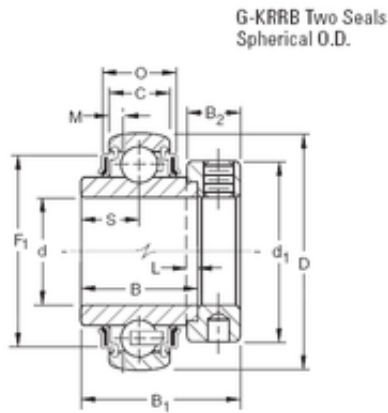

NTN Bearing Brazil Bearings Ltda.

66,675 mm x 125 mm x 68,26 mm TIMKEN G1210KRRB Insert Bearings Spherical OD

Bearing No. G1210KRRB

Size	66.675x125x68.26 mm
Bore Diameter	66,675 mm
Outer Diameter	125 mm
Width	68,26 mm
d	66,675 mm
D	125 mm
B	68,26 mm
C	28 mm
P	35,94 mm
O	109,17 mm
d1	96,8 mm
B1	5,08 mm
B2	23,8 mm
L	6,4 mm
S	34,1 mm
F1	79,4 mm
Weight	2,681 Kg
Basic dynamic load rating (C)	69,5 kN

G1210KRRB Bearing 2D drawings and 3D CAD models