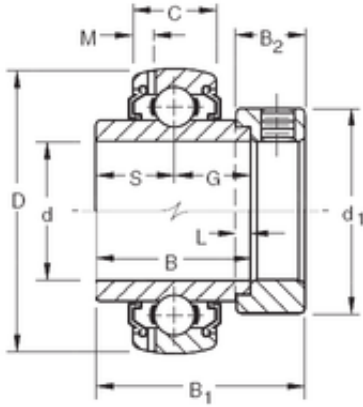

NTN Bearing Brazil Bearings Ltda.

61,9125 mm x 110 mm x 61,91 mm TIMKEN G1207KLLB Insert Bearings Spherical OD

Bearing No. G1207KLLB

Size	61.9125x110x61.91 mm
Bore Diameter	61,9125 mm
Outer Diameter	110 mm
Width	61,91 mm
d	61,9125 mm
D	110 mm
B	61,91 mm
C	27 mm
d1	84,1 mm
B1	77,8 mm
B2	22,2 mm
G	31 mm
L	6,4 mm
M	5,13 mm
S	31 mm
Weight	1,789 Kg
Basic dynamic load rating (C)	58,5 kN

G1207KLLB Bearing 2D drawings and 3D CAD models