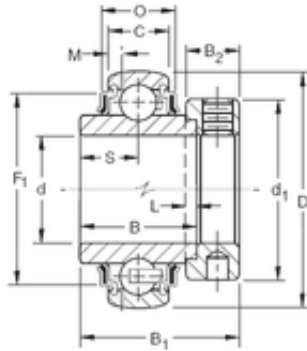

NTN Bearing Brazil Bearings Ltda.

G-KRRB Two Seals
Spherical O.D.

53,975 mm x 100 mm x 55,56 mm TIMKEN G1202KRRB Insert Bearings Spherical OD

Bearing No. G1202KRRB

Size	53.975x100x55.56 mm
Bore Diameter	53,975 mm
Outer Diameter	100 mm
Width	55,56 mm
d	53,975 mm
D	100 mm
B	55,56 mm
C	25 mm
P	29,01 mm
O	87,17 mm
d1	76,2 mm
B1	5 mm
B2	20,6 mm
L	4,8 mm
S	27,8 mm
F1	71,4 mm
Weight	1,406 Kg
Basic dynamic load rating (C)	48 kN

G1202KRRB Bearing 2D drawings and 3D CAD models