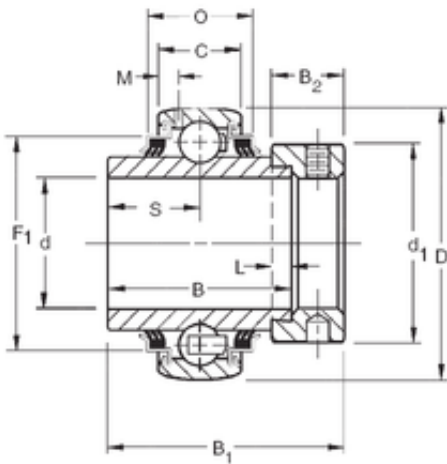

NTN Bearing Brazil Bearings Ltda.

30,1625 mm x 62 mm x 36,51 mm TIMKEN G1103KPPB3 Insert Bearings Spherical OD

Bearing No. G1103KPPB3

| | |
|-------------------------------|---------------------|
| Size | 30.1625x62x36.51 mm |
| Bore Diameter | 30,1625 mm |
| Outer Diameter | 62 mm |
| Width | 36,51 mm |
| d | 30,1625 mm |
| D | 62 mm |
| B | 36,51 mm |
| C | 18 mm |
| O | 21,56 mm |
| d1 | 44,4 mm |
| B1 | 48,4 mm |
| B2 | 15,9 mm |
| L | 3,9 mm |
| M | 4,19 mm |
| S | 18,3 mm |
| F1 | 52,53 mm |
| Weight | 0,376 Kg |
| Basic dynamic load rating (C) | 21,8 kN |

G1103KPPB3 Bearing 2D drawings and 3D CAD models