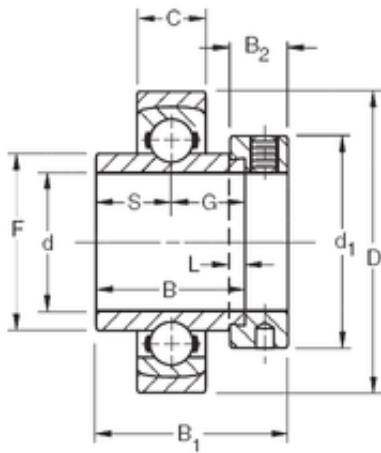

NTN Bearing Brazil Bearings Ltda.

100,0125 mm x 235 mm x 100,01 mm TIMKEN SMN315KS Insert Bearings Spherical OD

Bearing No. SMN315KS

Size	100.0125x235x100.01 mm
Bore Diameter	100,0125 mm
Outer Diameter	235 mm
Width	100,01 mm
d	100,0125 mm
D	235 mm
B	100,01 mm
C	47 mm
d1	146 mm
B1	128,6 mm
B2	36,5 mm
F	134,77 mm
G	50 mm
L	7,9 mm
S	50 mm
Weight	15,822 Kg
Basic dynamic load rating (C)	193 kN

SMN315KS Bearing 2D drawings and 3D CAD models