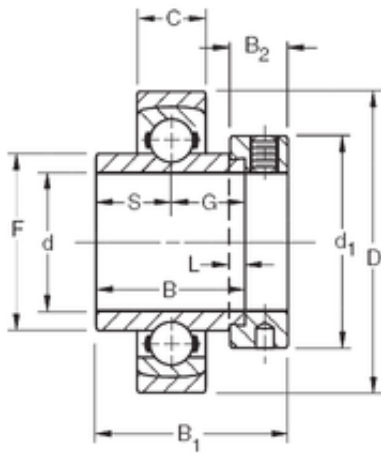

NTN Bearing Brazil Bearings Ltda.

87,3125 mm x 210 mm x 87,31 mm TIMKEN SMN307KS Insert Bearings Spherical OD

Bearing No. SMN307KS

Size	87.3125x210x87.31 mm
Bore Diameter	87,3125 mm
Outer Diameter	210 mm
Width	87,31 mm
d	87,3125 mm
D	210 mm
B	87,31 mm
C	43 mm
d ₁	133,4 mm
B ₁	115,9 mm
B ₂	36,5 mm
F	120,12 mm
G	43,7 mm
L	7,9 mm
S	43,7 mm
Weight	1,79 Kg
Basic dynamic load rating (C)	156 kN

SMN307KS Bearing 2D drawings and 3D CAD models