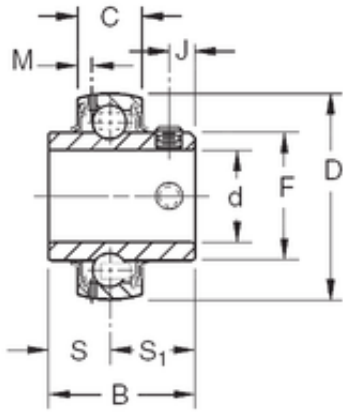

## 28,575 mm x 62 mm x 38,1 mm TIMKEN GY1102KRRB SGT Insert Bearings Spherical OD

Bearing No. GY1102KRRB SGT

GY1102KRRB SGT Bearing 2D drawings and 3D CAD models

Size	28.575x62x38.1 mm
Bore Diameter	28,575 mm
Outer Diameter	62 mm
Width	38,1 mm
d	28,575 mm
D	62 mm
B	38,1 mm
C	18 mm
S1	22,22 mm
F	40,31 mm
J	7,62 mm
M	3,96 mm
S	15,88 mm
Thread (G)	M6X1
Basic dynamic load rating (C)	21,6 kN