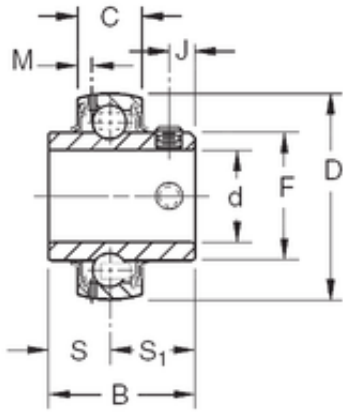

## 23,8125 mm x 52 mm x 34,11 mm TIMKEN GY1015KRRB SGT Insert Bearings Spherical OD

Bearing No. GY1015KRRB SGT

GY1015KRRB SGT Bearing 2D drawings and 3D CAD models

Size	23.8125x52x34.11 mm
Bore Diameter	23,8125 mm
Outer Diameter	52 mm
Width	34,11 mm
d	23,8125 mm
D	52 mm
B	34,11 mm
C	15 mm
S1	19,91 mm
F	33,83 mm
J	6,3 mm
M	3,86 mm
S	14,27 mm
Thread (G)	M6X1
Basic dynamic load rating (C)	15,8 kN