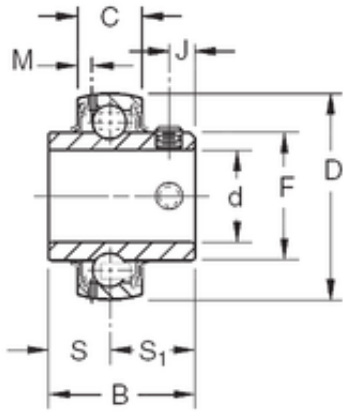

NTN Bearing Brazil Bearings Ltda.

60 mm x 110 mm x 65,07 mm TIMKEN GYE60KRRB Insert Bearings Spherical OD

Bearing No. GYE60KRRB

Size	60x110x65.07 mm
Bore Diameter	60 mm
Outer Diameter	110 mm
Width	65,07 mm
d	60 mm
D	110 mm
B	65,07 mm
C	27 mm
S1	39,67 mm
F	76,48 mm
J	10 mm
M	5,13 mm
S	25,4 mm
Thread (G)	M10X1,5
Basic dynamic load rating (C)	58,5 kN

GYE60KRRB Bearing 2D drawings and 3D CAD models