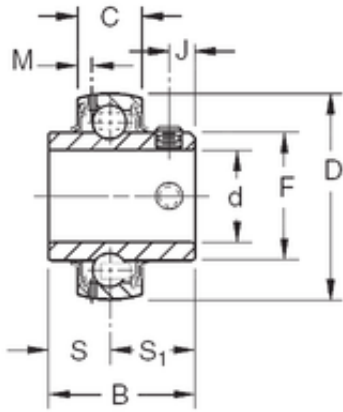

NTN Bearing Brazil Bearings Ltda.

75 mm x 130 mm x 77,8 mm TIMKEN GYE75KRRB Insert Bearings Spherical OD

Bearing No. GYE75KRRB

Size	75x130x77.8 mm
Bore Diameter	75 mm
Outer Diameter	130 mm
Width	77,8 mm
d	75 mm
D	130 mm
B	77,8 mm
C	29 mm
S1	44,45 mm
F	91,92 mm
J	12 mm
M	5,56 mm
S	33,32 mm
Thread (G)	M12X1,75
Basic dynamic load rating (C)	69,5 kN

GYE75KRRB Bearing 2D drawings and 3D CAD models